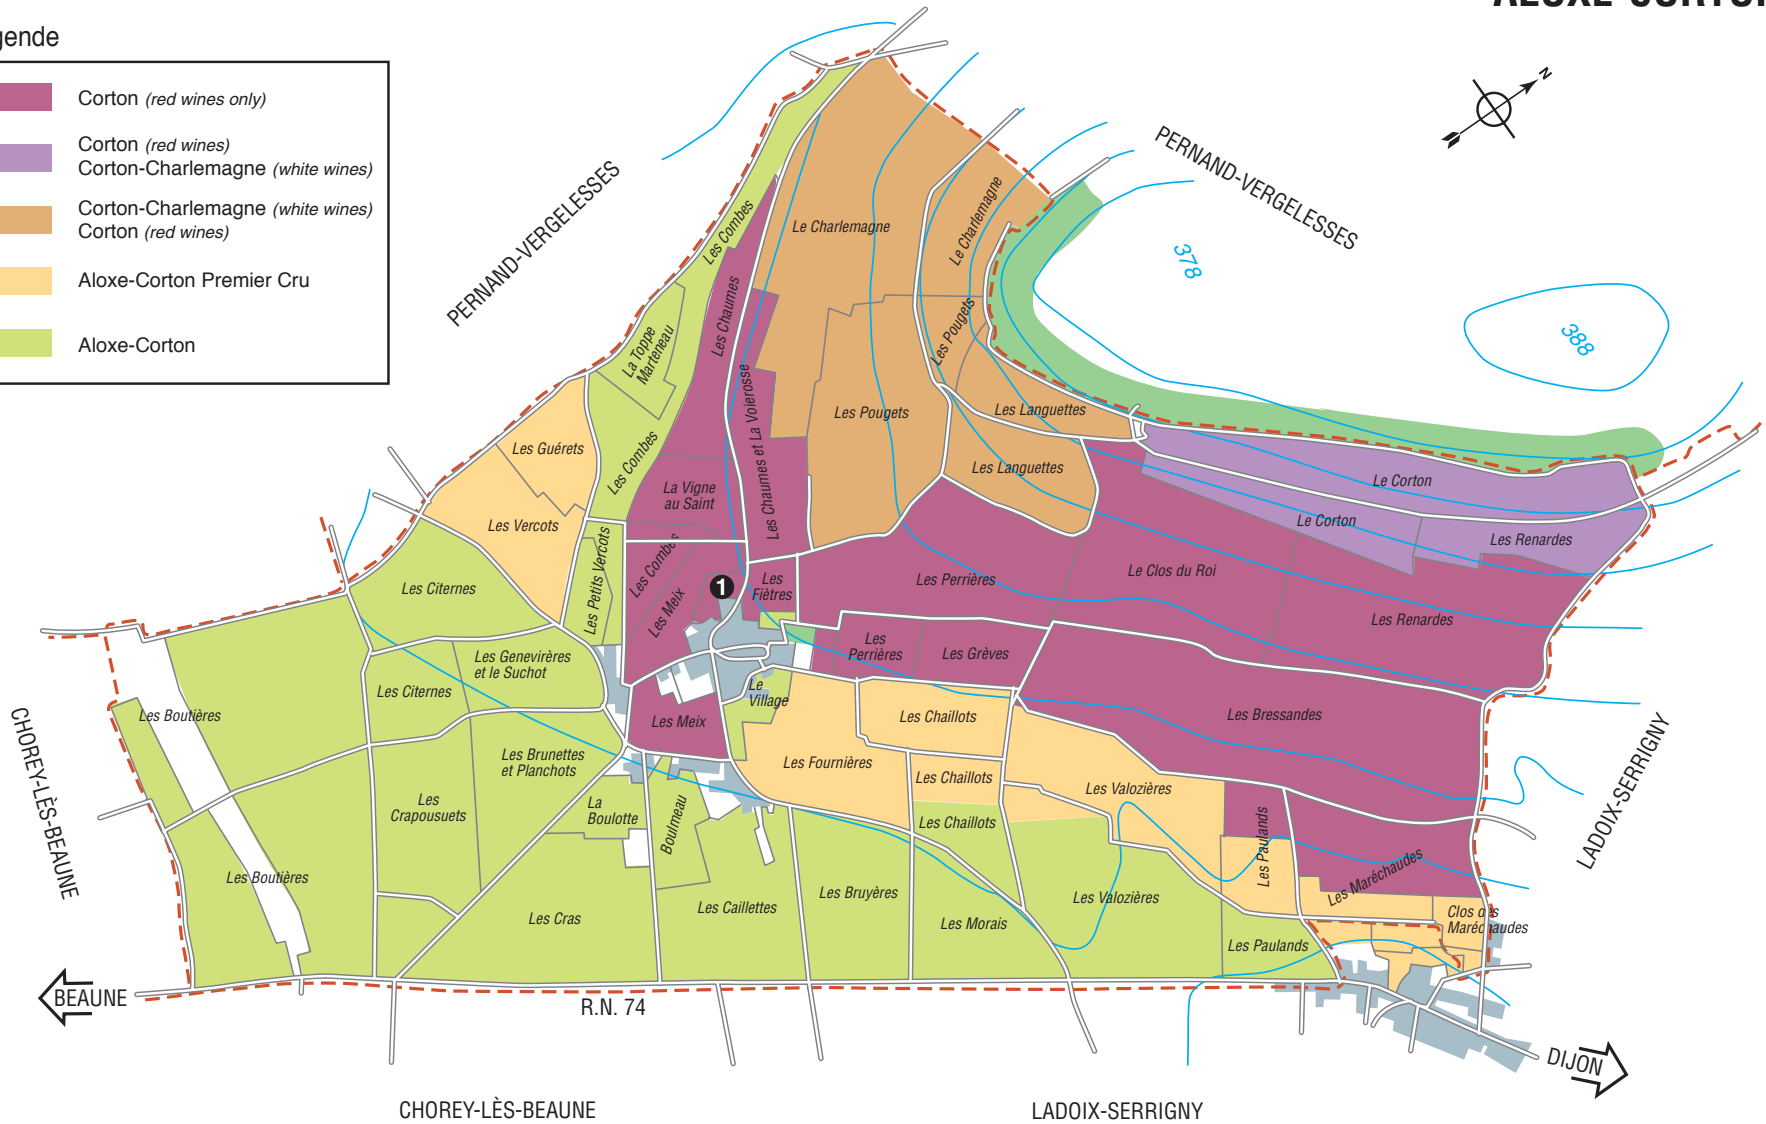

ALOXE-CORTON

Legende

| | |
|---|--|
|  | Corton (red wines only) |
|  | Corton (red wines) Corton-Charlemagne (white wines) |
|  | Corton-Charlemagne (white wines) Corton (red wines) |
|  | Aloxe-Corton Premier Cru |
|  | Aloxe-Corton |

Renvois

- 1** Le Meix Lallemande